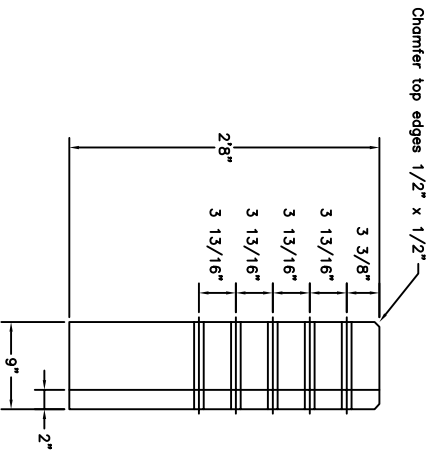

Front View

Top View

End View

3-D View

**MWRSEF** University of Nebraska  
C.E. Department

ITRANS (Vertical Wall)

DATE:	3-11-99		
SCALE:	none		
DRN:	EAK		vwd1102